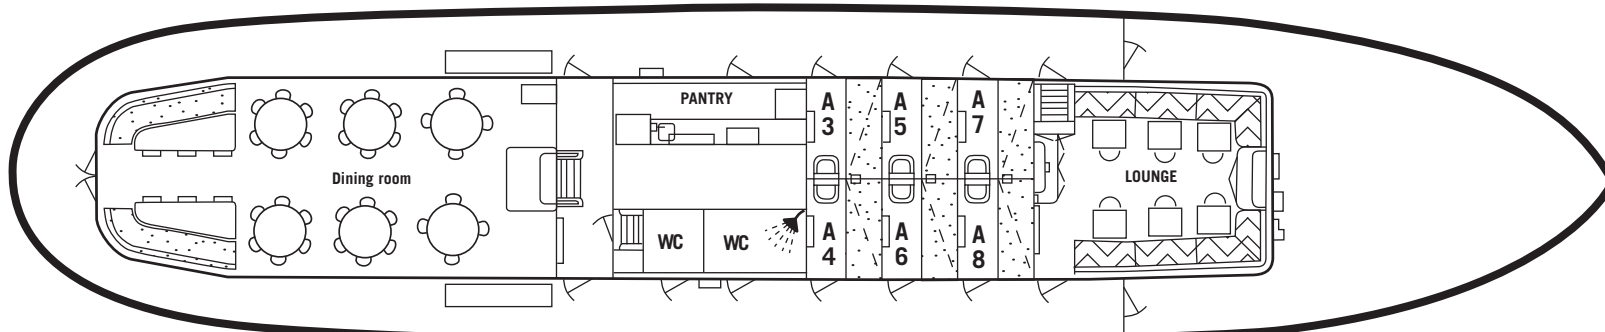

# M/S Wilhelm Tham

cabin plan

BRIDGE DECK

SHELTER DECK

MAIN DECK