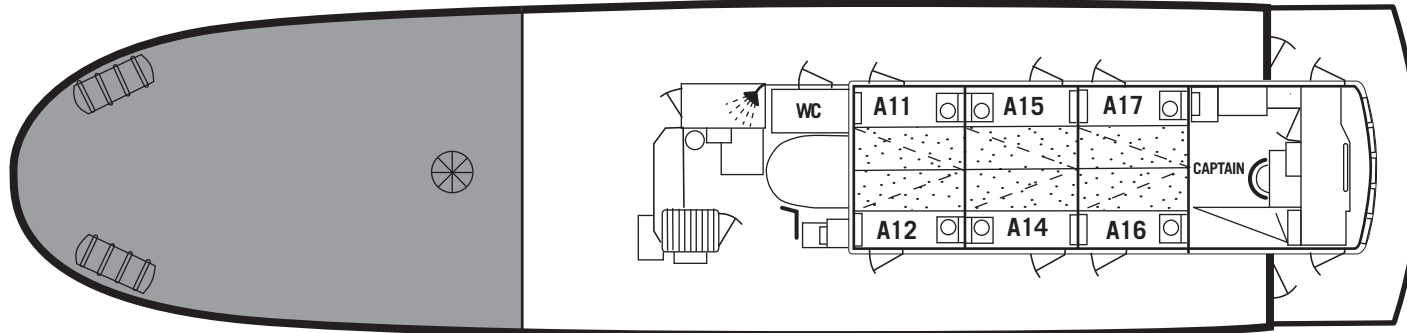

# M/S Wilhelm Tham

cabin plan

BRIDGE DECK

SHELTER DECK

MAIN DECK