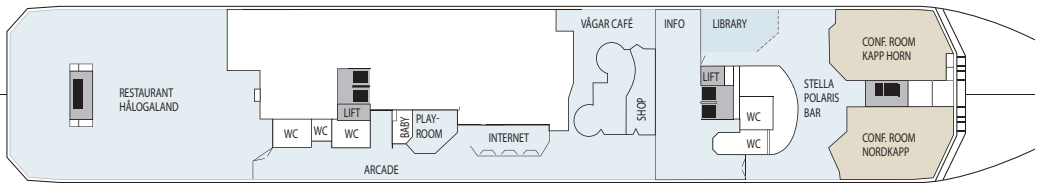

## CABIN CATEGORIES

BC	Description	Deck
<b>M</b> Outs	Suite, two room, sitting group, TV, minibar, queen size bed, shower/wc.	5
<b>Q</b> Outs	Mini suite, sitting group, queen size bed, shower/wc.	5,6
<b>QJ</b> Outs	Mini suite, sitting group, TV, minibar, double bed, shower/wc, limited or no view.	6
<b>U</b> Outs	One bed, one sofa bed, table, shower/wc.	6
<b>P</b> Outs	One bed, one sofa bed, table, shower/wc. Cabins on deck 5 are larger than on deck 6.	5,6
<b>N</b> Outs	One bed, one sofa bed, table, shower/wc. Cabins on deck 3 are larger than cabins on deck 5.	3,5
<b>J</b> Outs	One bed, one sofa bed, shower/wc, limited or no view.	6
<b>L</b> Outs	One bed, one sofa bed, porthole, shower/wc.	2,3
<b>I</b> Ins.	One bed, one sofa bed, shower/wc.	3, 5,6
<b>H</b> Outs	Cabin for disabled.	3

Due to weather conditions portholes may be closed upon captain's decision.

DECK 7

DECK 6

DECK 5

DECK 4

DECK 3

DECK 2

### Public areas:

- Outdoor area
- Lift/stairs
- Fitness room/sauna

- Outdoor jacuzzi: Yes
- Internet cafe: Yes
- Fitness room/sauna: Yes

**Cabin layout:** Suites: 2, Mini suites: 10,  
Total number of cabins: 199,  
Cabins for disabled: 3. Cabins total: 214