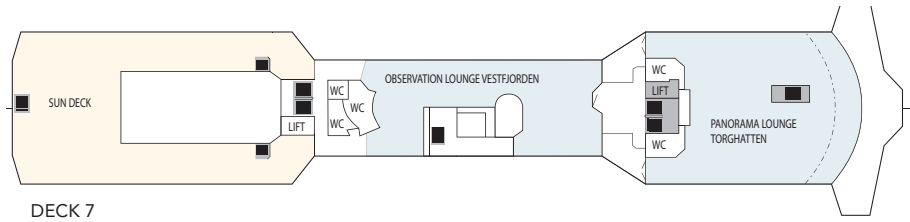

MS NORDNORGE

- DECK 7
- DECK 6
- DECK 5
- DECK 4
- DECK 3
- DECK 2
- DECK 1

CABIN CATEGORIES

BC	Description	Deck
M Outs	Suite, two room, sitting group, TV, minibar, queen size bed, shower/wc.	5
Q Outs	Mini suite, sitting group, queen size bed, shower/wc.	5,6
QJ Outs	Mini suite, sitting group, TV, minibar, double bed, shower/wc, limited or no view.	6
U Outs	One bed, one sofa bed, table, shower/wc.	6
P Outs	One bed, one sofa bed, table, shower/wc. Cabins on deck 5 are larger than on deck 6.	5,6
N Outs	One bed, one sofa bed, table, shower/wc. Cabins on deck 3 are larger than cabins on deck 5.	3,5
J Outs	One bed, one sofa bed, shower/wc, limited or no view.	6
L Outs	One bed, one sofa bed, porthole, shower/wc.	2,3
I Ins.	One bed, one sofa bed, shower/wc.	3, 5,6
H Outs	Cabin for disabled.	3

Due to weather conditions portholes may be closed upon captain's decision.

DECK 7

Public areas:

- Outdoor area
- Lift/stairs
- Fitness room/sauna

- Outdoor jacuzzi: Yes
- Internet cafe: Yes
- Fitness room/sauna: Yes

Cabin layout: Suites: 2, Mini suites: 10,
Total number of cabins: 199,
Cabins for disabled: 3. Cabins total: 214

Year of construction:	1997	Gross tonnage:	11 386	Beam:	19,5 m	Passengers:	691	Car capacity:	45
Ship yard:	Kværner Kleven, (N)	Overall length:	123,3 metres	Service speed:	15 knots	Beds:	457	Max weight:	5000
								Max height:	2,40
								Max length:	6,40
								Max width:	2,40