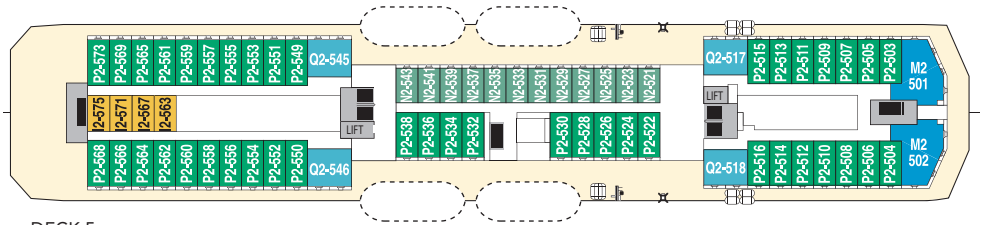

## CABIN CATEGORIES

BC	Description	Deck
<b>M</b> Outs	Suite, two room, sitting group, TV, minibar, queen size bed, shower/wc.	5
<b>Q</b> Outs	Mini suite, sitting group, queen size bed, shower/wc.	5,6
<b>QJ</b> Outs	Mini suite, sitting group, TV, minibar, double bed, shower/wc, limited or no view.	6
<b>U</b> Outs	One bed, one sofa bed, table, shower/wc.	6
<b>P</b> Outs	One bed, one sofa bed, table, shower/wc. Cabins on deck 5 are larger than on deck 6.	5,6
<b>N</b> Outs	One bed, one sofa bed, table, shower/wc. Cabins on deck 3 are larger than cabins on deck 5.	3,5
<b>J</b> Outs	One bed, one sofa bed, shower/wc, limited or no view.	6
<b>L</b> Outs	One bed, one sofa bed, porthole, shower/wc.	2,3
<b>I</b> Ins.	One bed, one sofa bed, shower/wc.	3, 5,6
<b>H</b> Outs	Cabin for disabled.	3

Due to weather conditions portholes may be closed upon captain's decision.

DECK 7

DECK 6

DECK 5

DECK 4

DECK 3

DECK 2

### Public areas:

- Outdoor area
- Lift/stairs
- Fitness room/sauna

- Outdoor jacuzzi: Yes
- Internet cafe: Yes
- Fitness room/sauna: Yes

**Cabin layout:** Suites: 2, Mini suites: 10,  
Total number of cabins: 199,  
Cabins for disabled: 3. Cabins total: 214

<b>Year of construction:</b>	1997	<b>Gross tonnage:</b>	11 386	<b>Beam:</b>	19,5 m	<b>Passengers:</b>	691	<b>Car capacity:</b>	45
<b>Ship yard:</b>	Kværner Kleven, (N)	<b>Overall length:</b>	123,3 metres	<b>Service speed:</b>	15 knots	<b>Beds:</b>	457	<b>Max weight:</b>	5000
								<b>Max height:</b>	2,40
								<b>Max length:</b>	6,40
								<b>Max width:</b>	2,40