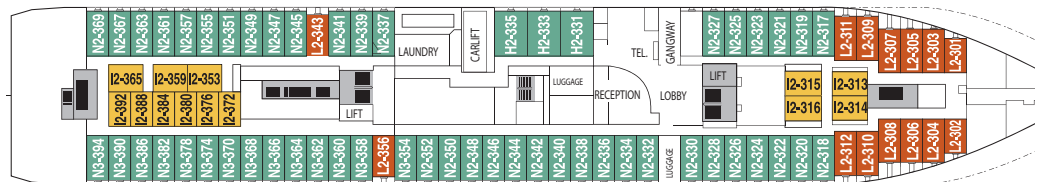

## CABIN CATEGORIES

BC	Description	Deck
<b>M</b> Outs	Suite, two room, sitting group, TV, minibar, queen size bed, shower/wc.	5
<b>Q</b> Outs	Mini suite, sitting group, queen size bed, shower/wc.	5,6
<b>QJ</b> Outs	Mini suite, sitting group, TV, minibar, double bed, shower/wc, limited or no view.	6
<b>U</b> Outs	One bed, one sofa bed, table, shower/wc.	6
<b>P</b> Outs	One bed, one sofa bed, table, shower/wc. Cabins on deck 5 are larger than on deck 6.	5,6
<b>N</b> Outs	One bed, one sofa bed, table, shower/wc. Cabins on deck 3 are larger than cabins on deck 5.	3,5
<b>J</b> Outs	One bed, one sofa bed, shower/wc, limited or no view.	6
<b>L</b> Outs	One bed, one sofa bed, porthole, shower/wc.	2,3
<b>I</b> Ins.	One bed, one sofa bed, shower/wc.	3, 5,6
<b>H</b> Outs	Cabin for disabled.	3

Due to weather conditions portholes may be closed upon captain's decision.

DECK 7

DECK 6

DECK 5

DECK 4

DECK 3

DECK 2

### Public areas:

- Outdoor area
- Lift/stairs
- Fitness room/sauna

- Outdoor jacuzzi: Yes
- Internet cafe: Yes
- Fitness room/sauna: Yes

**Cabin layout:** Suites: 2, Mini suites: 10,  
Total number of cabins: 199,  
Cabins for disabled: 3. Cabins total: 214

<b>Year of construction:</b>	1997	<b>Gross tonnage:</b>	11 386	<b>Beam:</b>	19,5 m	<b>Passengers:</b>	691	<b>Car capacity:</b>	45
<b>Ship yard:</b>	Kværner Kleven, (N)	<b>Overall length:</b>	123,3 metres	<b>Service speed:</b>	15 knots	<b>Beds:</b>	457	<b>Max weight:</b>	5000
								<b>Max height:</b>	2,40
								<b>Max length:</b>	6,40
								<b>Max width:</b>	2,40