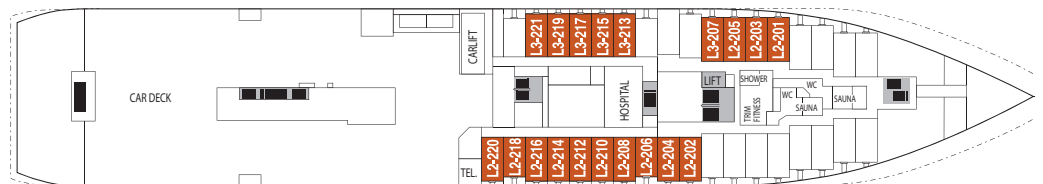

## CABIN CATEGORIES

BC	Description	Deck
<b>M</b> Outs	Suite, two room, sitting group, TV, minibar, queen size bed, shower/wc.	5
<b>Q</b> Outs	Mini suite, sitting group, queen size bed, shower/wc.	5,6
<b>QJ</b> Outs	Mini suite, sitting group, TV, minibar, double bed, shower/wc, limited or no view.	6
<b>U</b> Outs	One bed, one sofa bed, table, shower/wc.	6
<b>P</b> Outs	One bed, one sofa bed, table, shower/wc. Cabins on deck 5 are larger than on deck 6.	5,6
<b>N</b> Outs	One bed, one sofa bed, table, shower/wc. Cabins on deck 3 are larger than cabins on deck 5.	3,5
<b>J</b> Outs	One bed, one sofa bed, shower/wc, limited or no view.	6
<b>L</b> Outs	One bed, one sofa bed, porthole, shower/wc.	2,3
<b>I</b> Ins.	One bed, one sofa bed, shower/wc.	3, 5,6
<b>H</b> Outs	Cabin for disabled.	3

Due to weather conditions portholes may be closed upon captain's decision.

DECK 7

DECK 6

DECK 5

DECK 4

DECK 3

DECK 2

### Public areas:

- Outdoor area
- Lift/stairs
- Fitness room/sauna

- Outdoor jacuzzi: Yes
- Internet cafe: Yes
- Fitness room/sauna: Yes

**Cabin layout:** Suites: 2, Mini suites: 10,  
Total number of cabins: 199,  
Cabins for disabled: 3. Cabins total: 214

<b>Year of construction:</b>	1997	<b>Gross tonnage:</b>	11 386	<b>Beam:</b>	19,5 m	<b>Passengers:</b>	691	<b>Car capacity:</b>	45
<b>Ship yard:</b>	Kværner Kleven, (N)	<b>Overall length:</b>	123,3 metres	<b>Service speed:</b>	15 knots	<b>Beds:</b>	457	<b>Max weight:</b>	5000
								<b>Max height:</b>	2,40
								<b>Max length:</b>	6,40
								<b>Max width:</b>	2,40