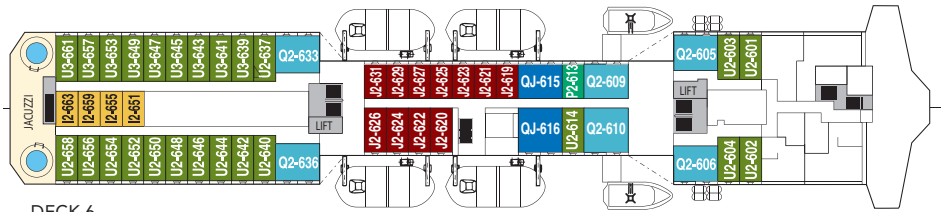

MS NORDNORGE

- DECK 7
- DECK 6
- DECK 5
- DECK 4
- DECK 3
- DECK 2
- DECK 1

CABIN CATEGORIES

BC	Description	Deck
M Outs	Suite, two room, sitting group, TV, minibar, queen size bed, shower/wc.	5
Q Outs	Mini suite, sitting group, queen size bed, shower/wc.	5,6
QJ Outs	Mini suite, sitting group, TV, minibar, double bed, shower/wc, limited or no view.	6
U Outs	One bed, one sofa bed, table, shower/wc.	6
P Outs	One bed, one sofa bed, table, shower/wc. Cabins on deck 5 are larger than on deck 6.	5,6
N Outs	One bed, one sofa bed, table, shower/wc. Cabins on deck 3 are larger than cabins on deck 5.	3,5
J Outs	One bed, one sofa bed, shower/wc, limited or no view.	6
L Outs	One bed, one sofa bed, porthole, shower/wc.	2,3
I Ins.	One bed, one sofa bed, shower/wc.	3, 5,6
H Outs	Cabin for disabled.	3

Due to weather conditions portholes may be closed upon captain's decision.

DECK 6

Public areas:

- Outdoor area
- Lift/stairs
- Fitness room/sauna

- Outdoor jacuzzi: Yes
- Internet cafe: Yes
- Fitness room/sauna: Yes

Cabin layout: Suites: 2, Mini suites: 10,
Total number of cabins: 199,
Cabins for disabled: 3. Cabins total: 214

Year of construction:	1997	Gross tonnage:	11 386	Beam:	19,5 m	Passengers:	691	Car capacity:	45
Ship yard:	Kværner Kleven, (N)	Overall length:	123,3 metres	Service speed:	15 knots	Beds:	457	Max weight:	5000
								Max height:	2,40
								Max length:	6,40
								Max width:	2,40